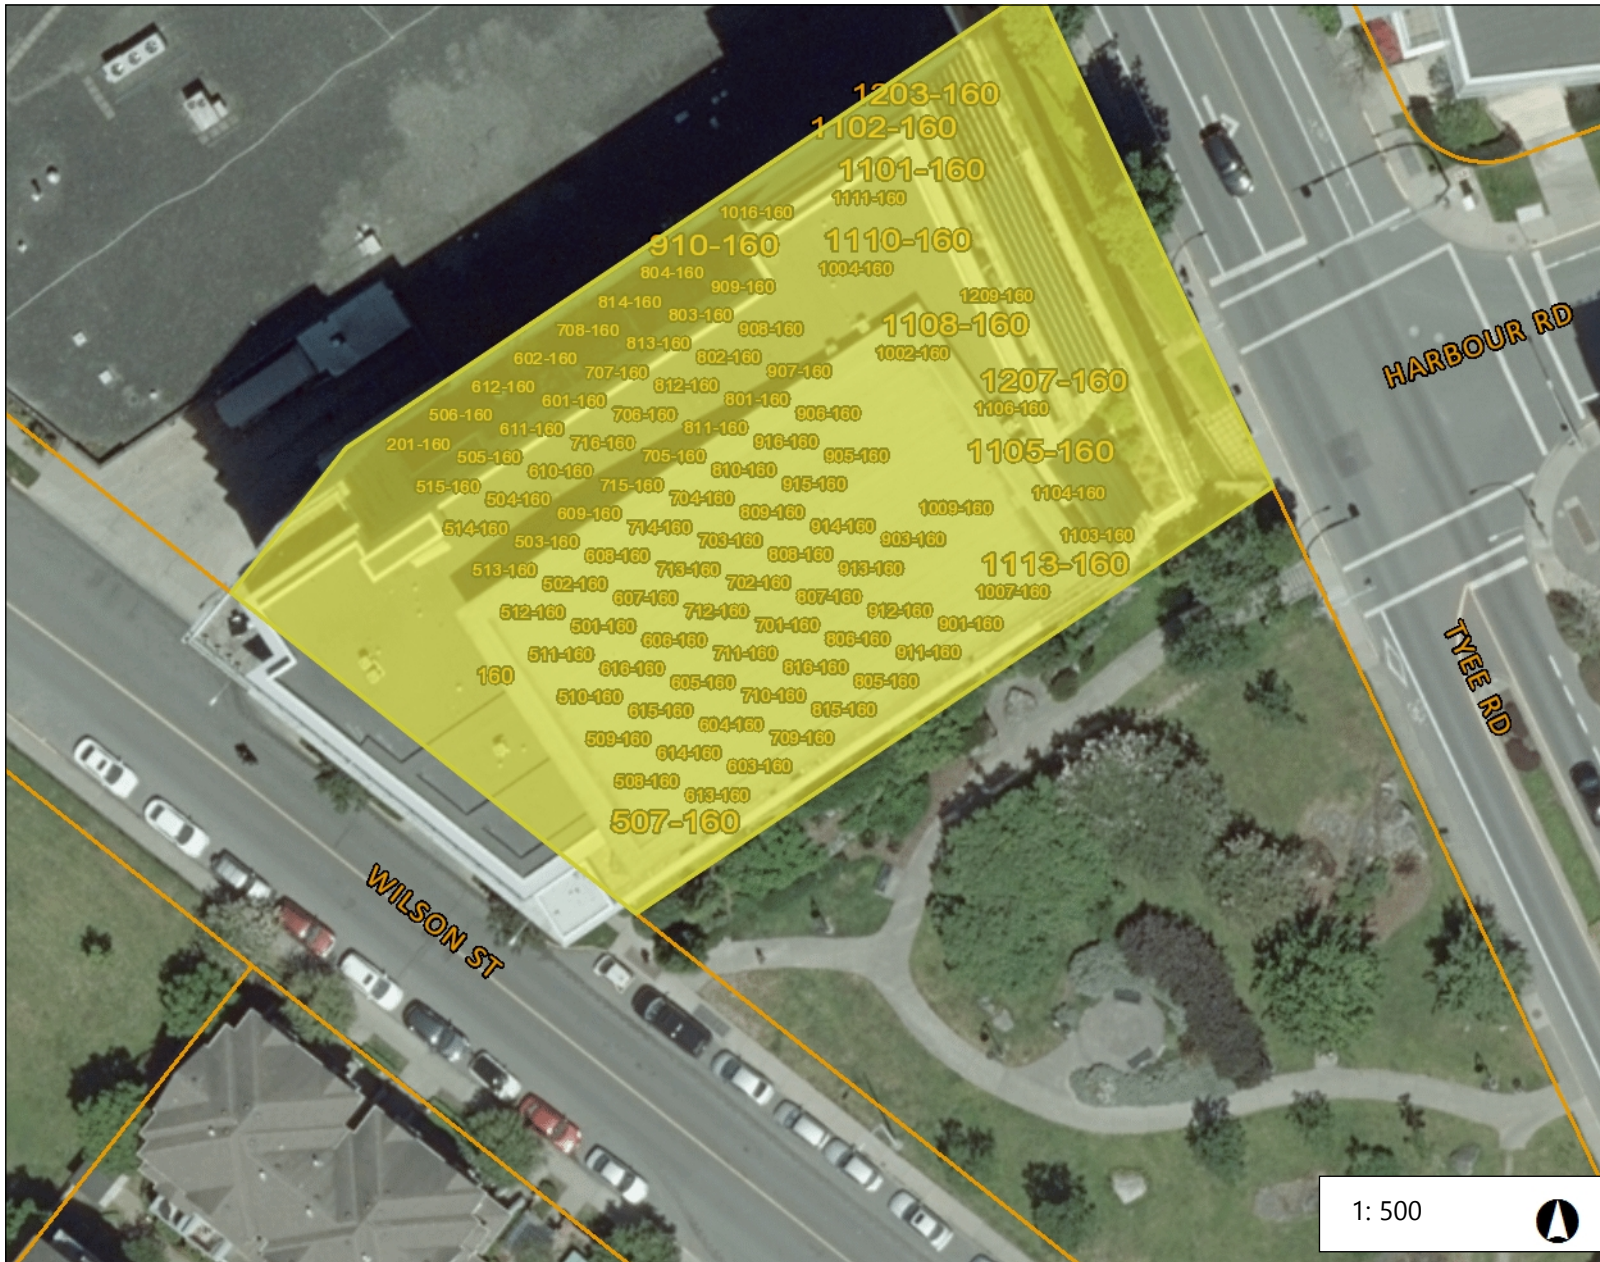

1209-160 Wilson St

Legend

1: 500

0.0 0 0.01 0.0 Kilometres

NAD_1983_UTM_Zone_10N
© Capital Regional District

Important: This map is for general information purposes only. The Capital Regional District (CRD) makes no representations or warranties regarding the accuracy or completeness of this map or the suitability of the map for any purpose. This map is not for navigation. The CRD will not be liable for any damage, loss or injury resulting from the use of the map or information on the map and the map may be changed by the CRD at any time.